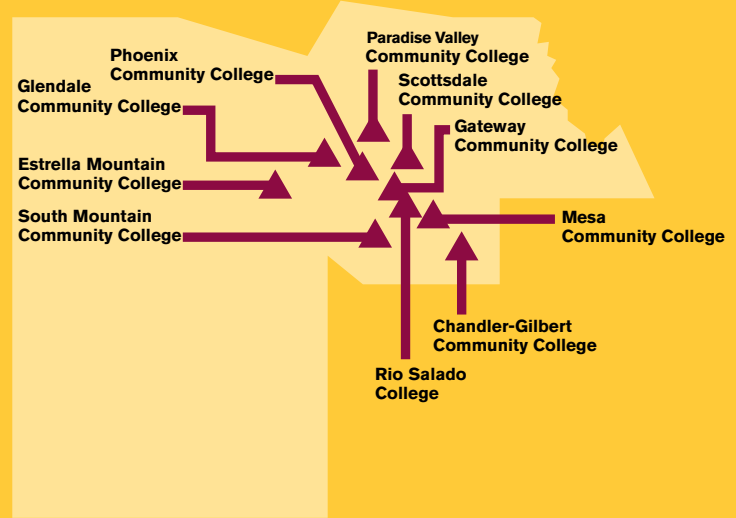

admission.asu.edu/transfer

Find your path to ASU

Transfer to ASU with MyPath2ASU™

MyPath2ASU™ is an efficient and affordable path to a bachelor's degree at ASU. Start planning your transfer to ASU with the MyPath2ASU™ transfer experience. By picking a major and identifying your transfer institution, MyPath2ASU™ helps to identify what courses to take at your transfer institution for your ASU major. Save time and money, and minimize loss of credit during your transfer journey.

admission.asu.edu/MyPath2ASU

Study online

Earn the same degree as on-campus students. Learn from the same faculty and accreditation while having access to unique opportunities, fully online. Enjoy the benefits of the nation's most innovative university anywhere in the world.

asuonline.asu.edu

ASU college

partner campuses

Metro Phoenix area college partners

Arizona college partners

Earn your degree from home

Earn a bachelor's degree from ASU without leaving home. ASU and participating community colleges have established a partnership that allows you to complete your associate degree at your local community college and then pursue your ASU bachelor's degree through classes delivered on that college's campus. You can also take advantage of additional cost savings with a reduced ASU tuition rate.

ASU@Cochise | ASU@Northeastern Arizona | ASU@Pima | ASU@Pinal | ASU@TheGilaValley |

ASU@Yuma | ASU@Yavapai

admission.asu.edu/MyPath2ASU/ASUlocations

Get a head start with Universal Learner Courses

Through this program, a selection of first-year college courses are offered online at ASU and open to everyone. With these courses, you can test the college waters, earn college credit for a fraction of the cost and pay only if you pass the class. Courses are taught by ASU faculty and credits earned may be used toward your degree at ASU or at another university.