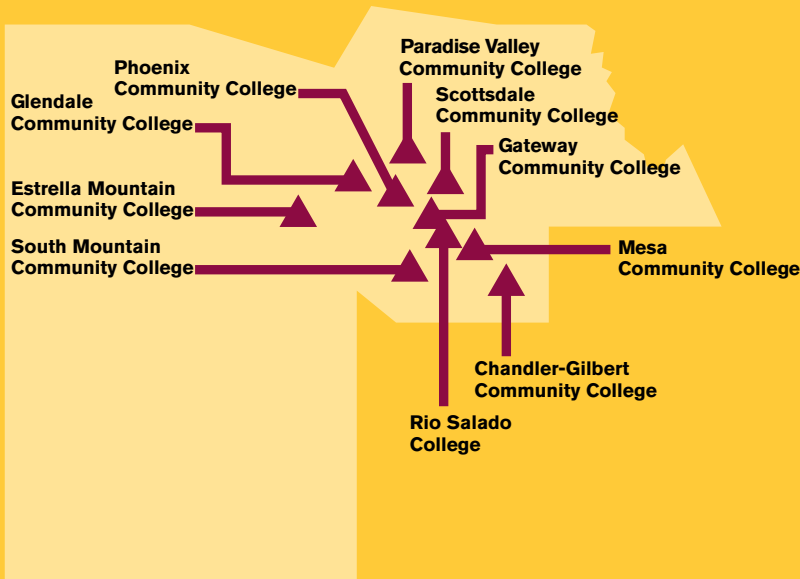

Success for Arizona American Indian State students University

You're going to look good in **gold**.

Arizona State University consistently ranks as the top school in Arizona for academic programs, affordability and innovation. Students at the Maricopa Community Colleges can choose from various pathways that lead to an ASU degree, becoming part of a university that is set apart by our diverse student community, award-winning professors and countless opportunities available to you.

admission.asu.edu/transfer

ASU college partner campuses: Metro Phoenix

The Maricopa Community Colleges and Arizona State University have a long-standing partnership that has evolved throughout the years to incorporate projects, innovation and academic pathways. Maricopa is ASU's largest community college transfer student population and we consider this relationship as our **gold standard**.

Find your path to ASU

Transfer to ASU with MAPP MyPath2ASU™

MAPP MyPath2ASU™ is an efficient and affordable path to a bachelor's degree at ASU. By picking a major and identifying your transfer institution, MAPP MyPath2ASU™ helps to identify what courses you should take at your transfer institution for your ASU major. Save time and money, and minimize loss of credit during your transfer journey. To sign up for your pathway from your Maricopa Community College, please visit mapp.maricopa.edu.

admission.asu.edu/transfer/maricopa

Study online

Earn the same degree with the same accreditation as on-campus students. Learn from the same faculty while having access to unique opportunities fully online, and enjoy the benefits of the nation's most innovative university from anywhere in the world.