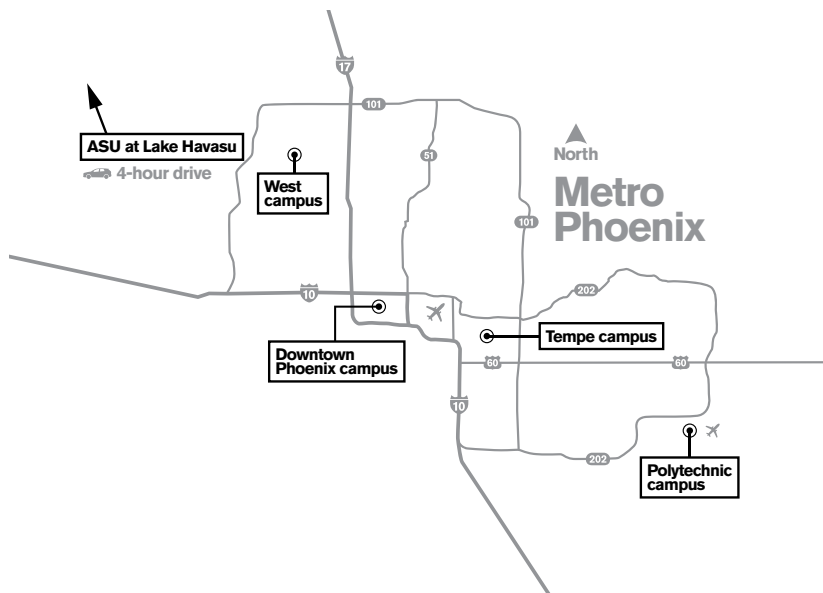

West campus

ASU's West campus provides one-on-one support and personalized opportunities for students studying interdisciplinary arts and sciences, business, education, and health degrees.

ASU at Lake Havasu

With a view of the lake right outside the classroom, ASU's Lake Havasu location offers in-demand degree programs in a small-classroom learning environment.

Online

ASU Online offers more than 150 online degrees and ranks as the No. 6 online program in the nation for earning a bachelor's degree, according to U.S. News & World Report.

Other ASU locations

You can earn a high-quality ASU bachelor's degree at a reduced tuition rate by studying at one of these locations across Arizona. Programs are currently offered at:

ASU at Cochise, ASU at Northeastern Arizona, ASU at Pima, ASU at Pinal, ASU at The Gila Valley, ASU at Yavapai and ASU at Yuma.

admission.asu.edu/transfer/asu-cochise
[/asu-northeastern-arizona](https://admission.asu.edu/transfer/asu-northeastern-arizona) | [/asu-pima](https://admission.asu.edu/transfer/asu-pima) | [/pinal](https://admission.asu.edu/transfer/asu-pinal)
[/the-gila-valley](https://admission.asu.edu/transfer/asu-gila-valley) | [/asuyavapai](https://admission.asu.edu/transfer/asu-yavapai) | [/asu-yuma](https://admission.asu.edu/transfer/asu-yuma)

ASU Local

ASU Local sites are embedded in the heart of the communities we serve. Students receive personalized support while they earn degrees and partake in ASU Local's signature experiences.

asulocal.asu.edu

Learn to thrive®